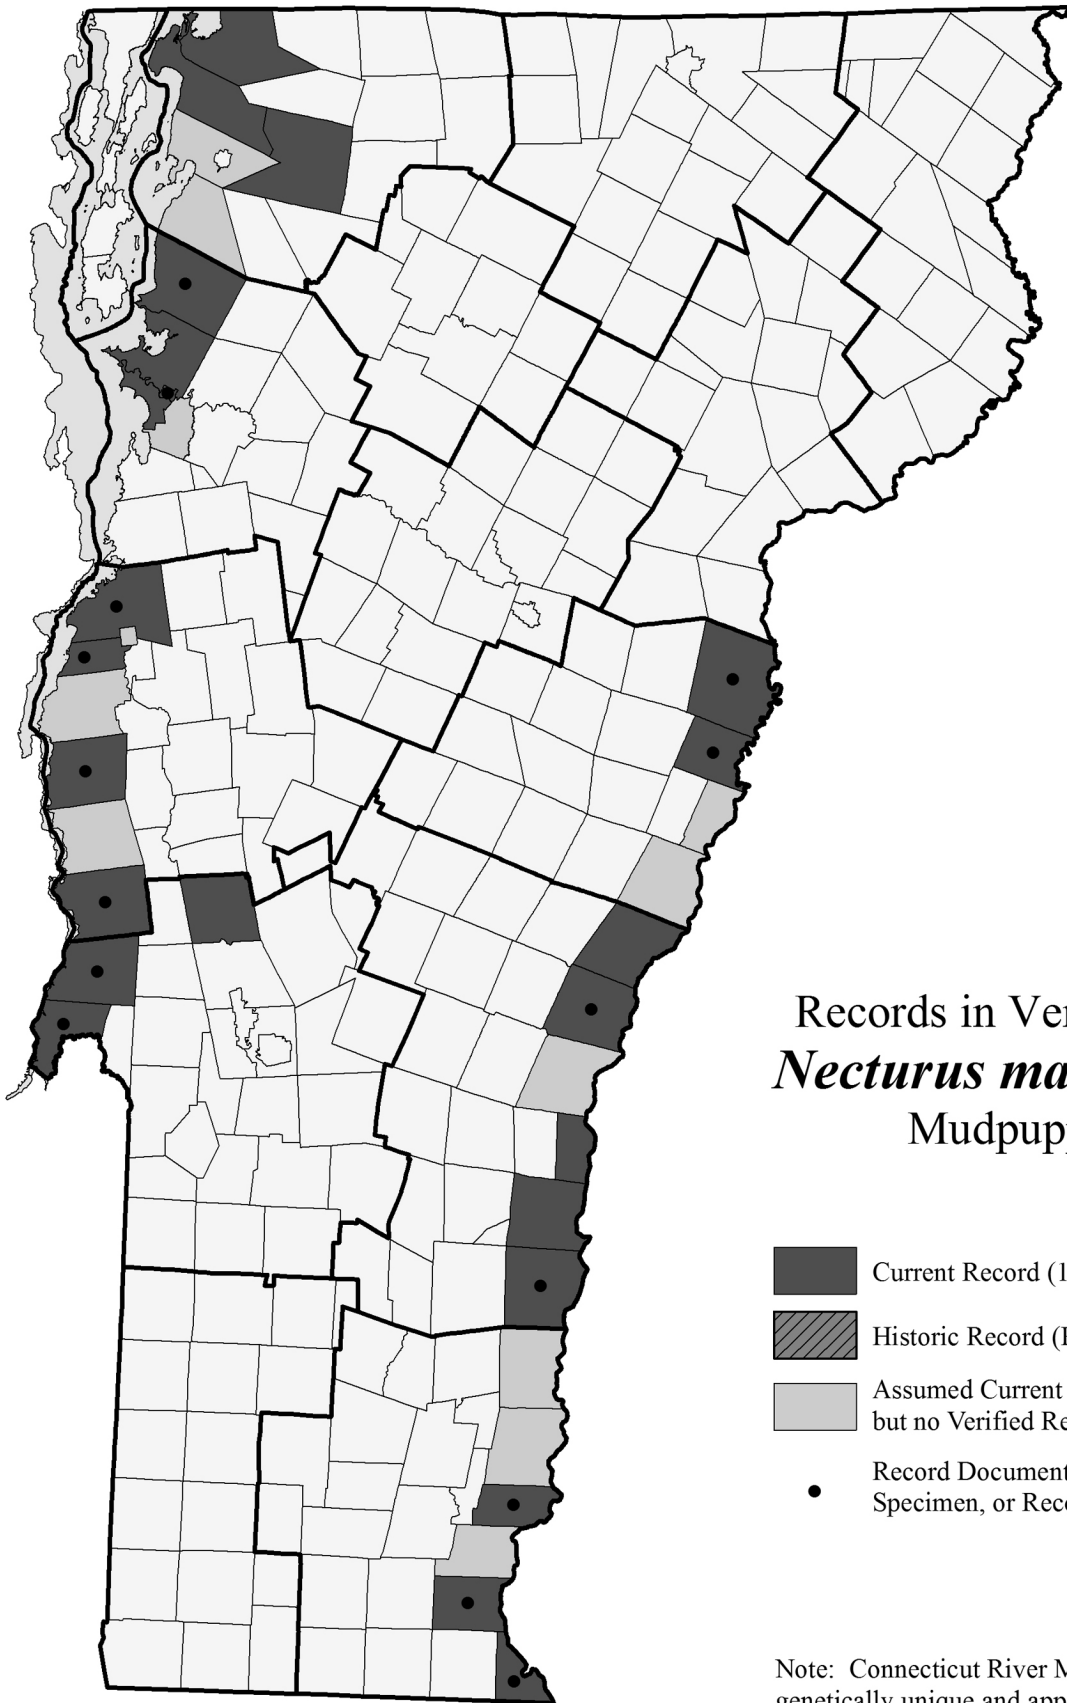

# Salamanders

## Records in Vermont of *Necturus maculosus* Mudpuppy

- Current Record (1986 through 2010)
- Historic Record (Prior to 1986)
- Assumed Current Presence but no Verified Records
- Record Documented with Photo, Specimen, or Recording

Note: Connecticut River Mudpuppies are genetically unique and appear to have been introduced from outside of the northeast.