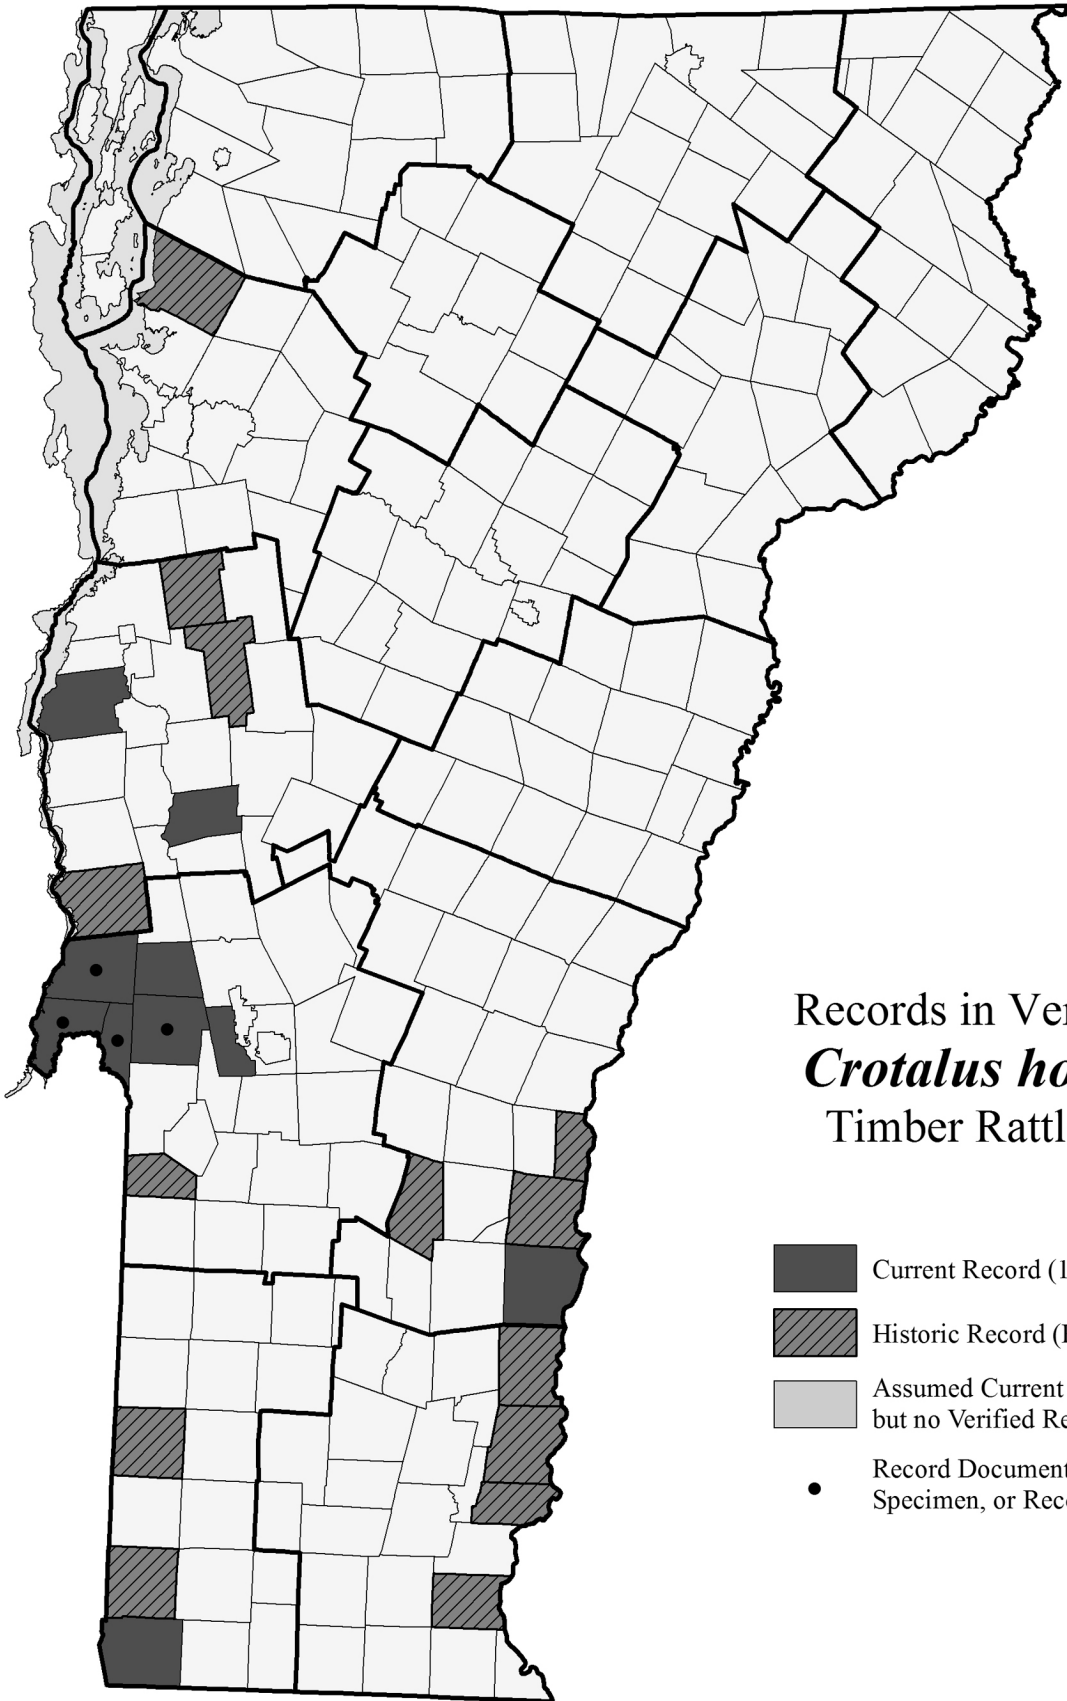

Snakes

Records in Vermont of *Crotalus horridus* Timber Rattlesnake

-  Current Record (1986 through 2010)
-  Historic Record (Prior to 1986)
-  Assumed Current Presence but no Verified Records
-  Record Documented with Photo, Specimen, or Recording