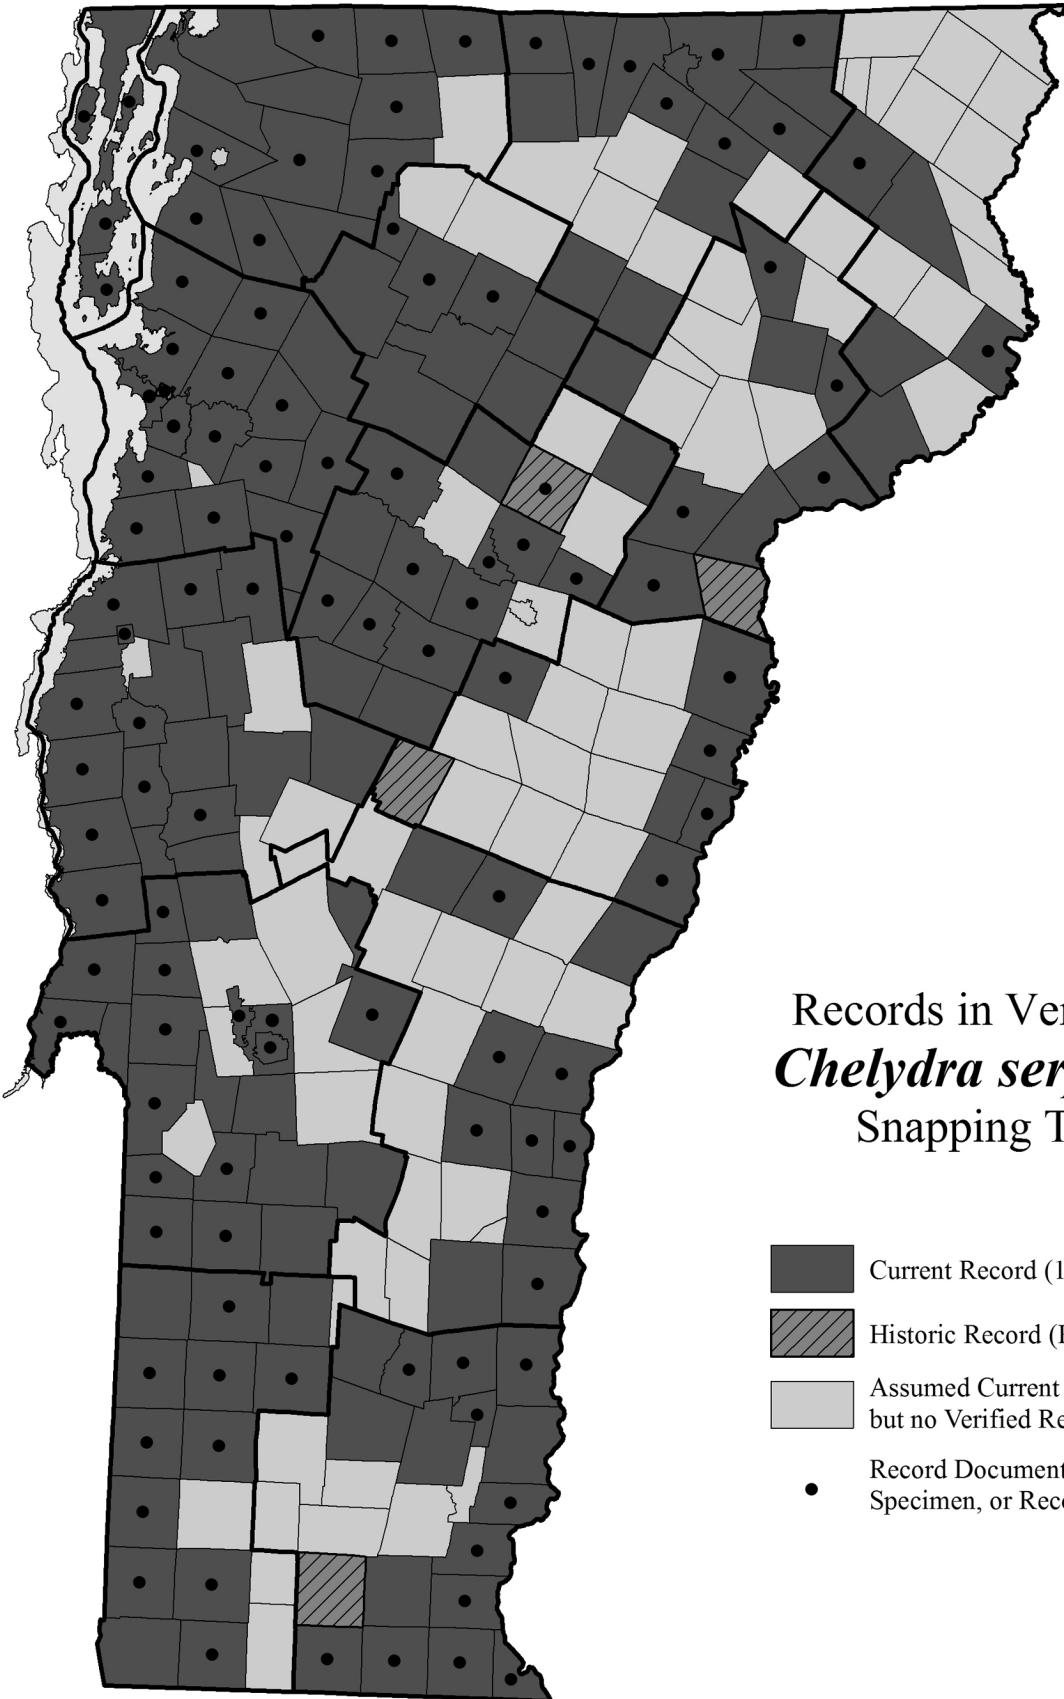

Turtles

Records in Vermont of *Chelydra serpentina* Snapping Turtle

- Current Record (1986 through 2010)
- ▨ Historic Record (Prior to 1986)
- Assumed Current Presence but no Verified Records
- Record Documented with Photo, Specimen, or Recording