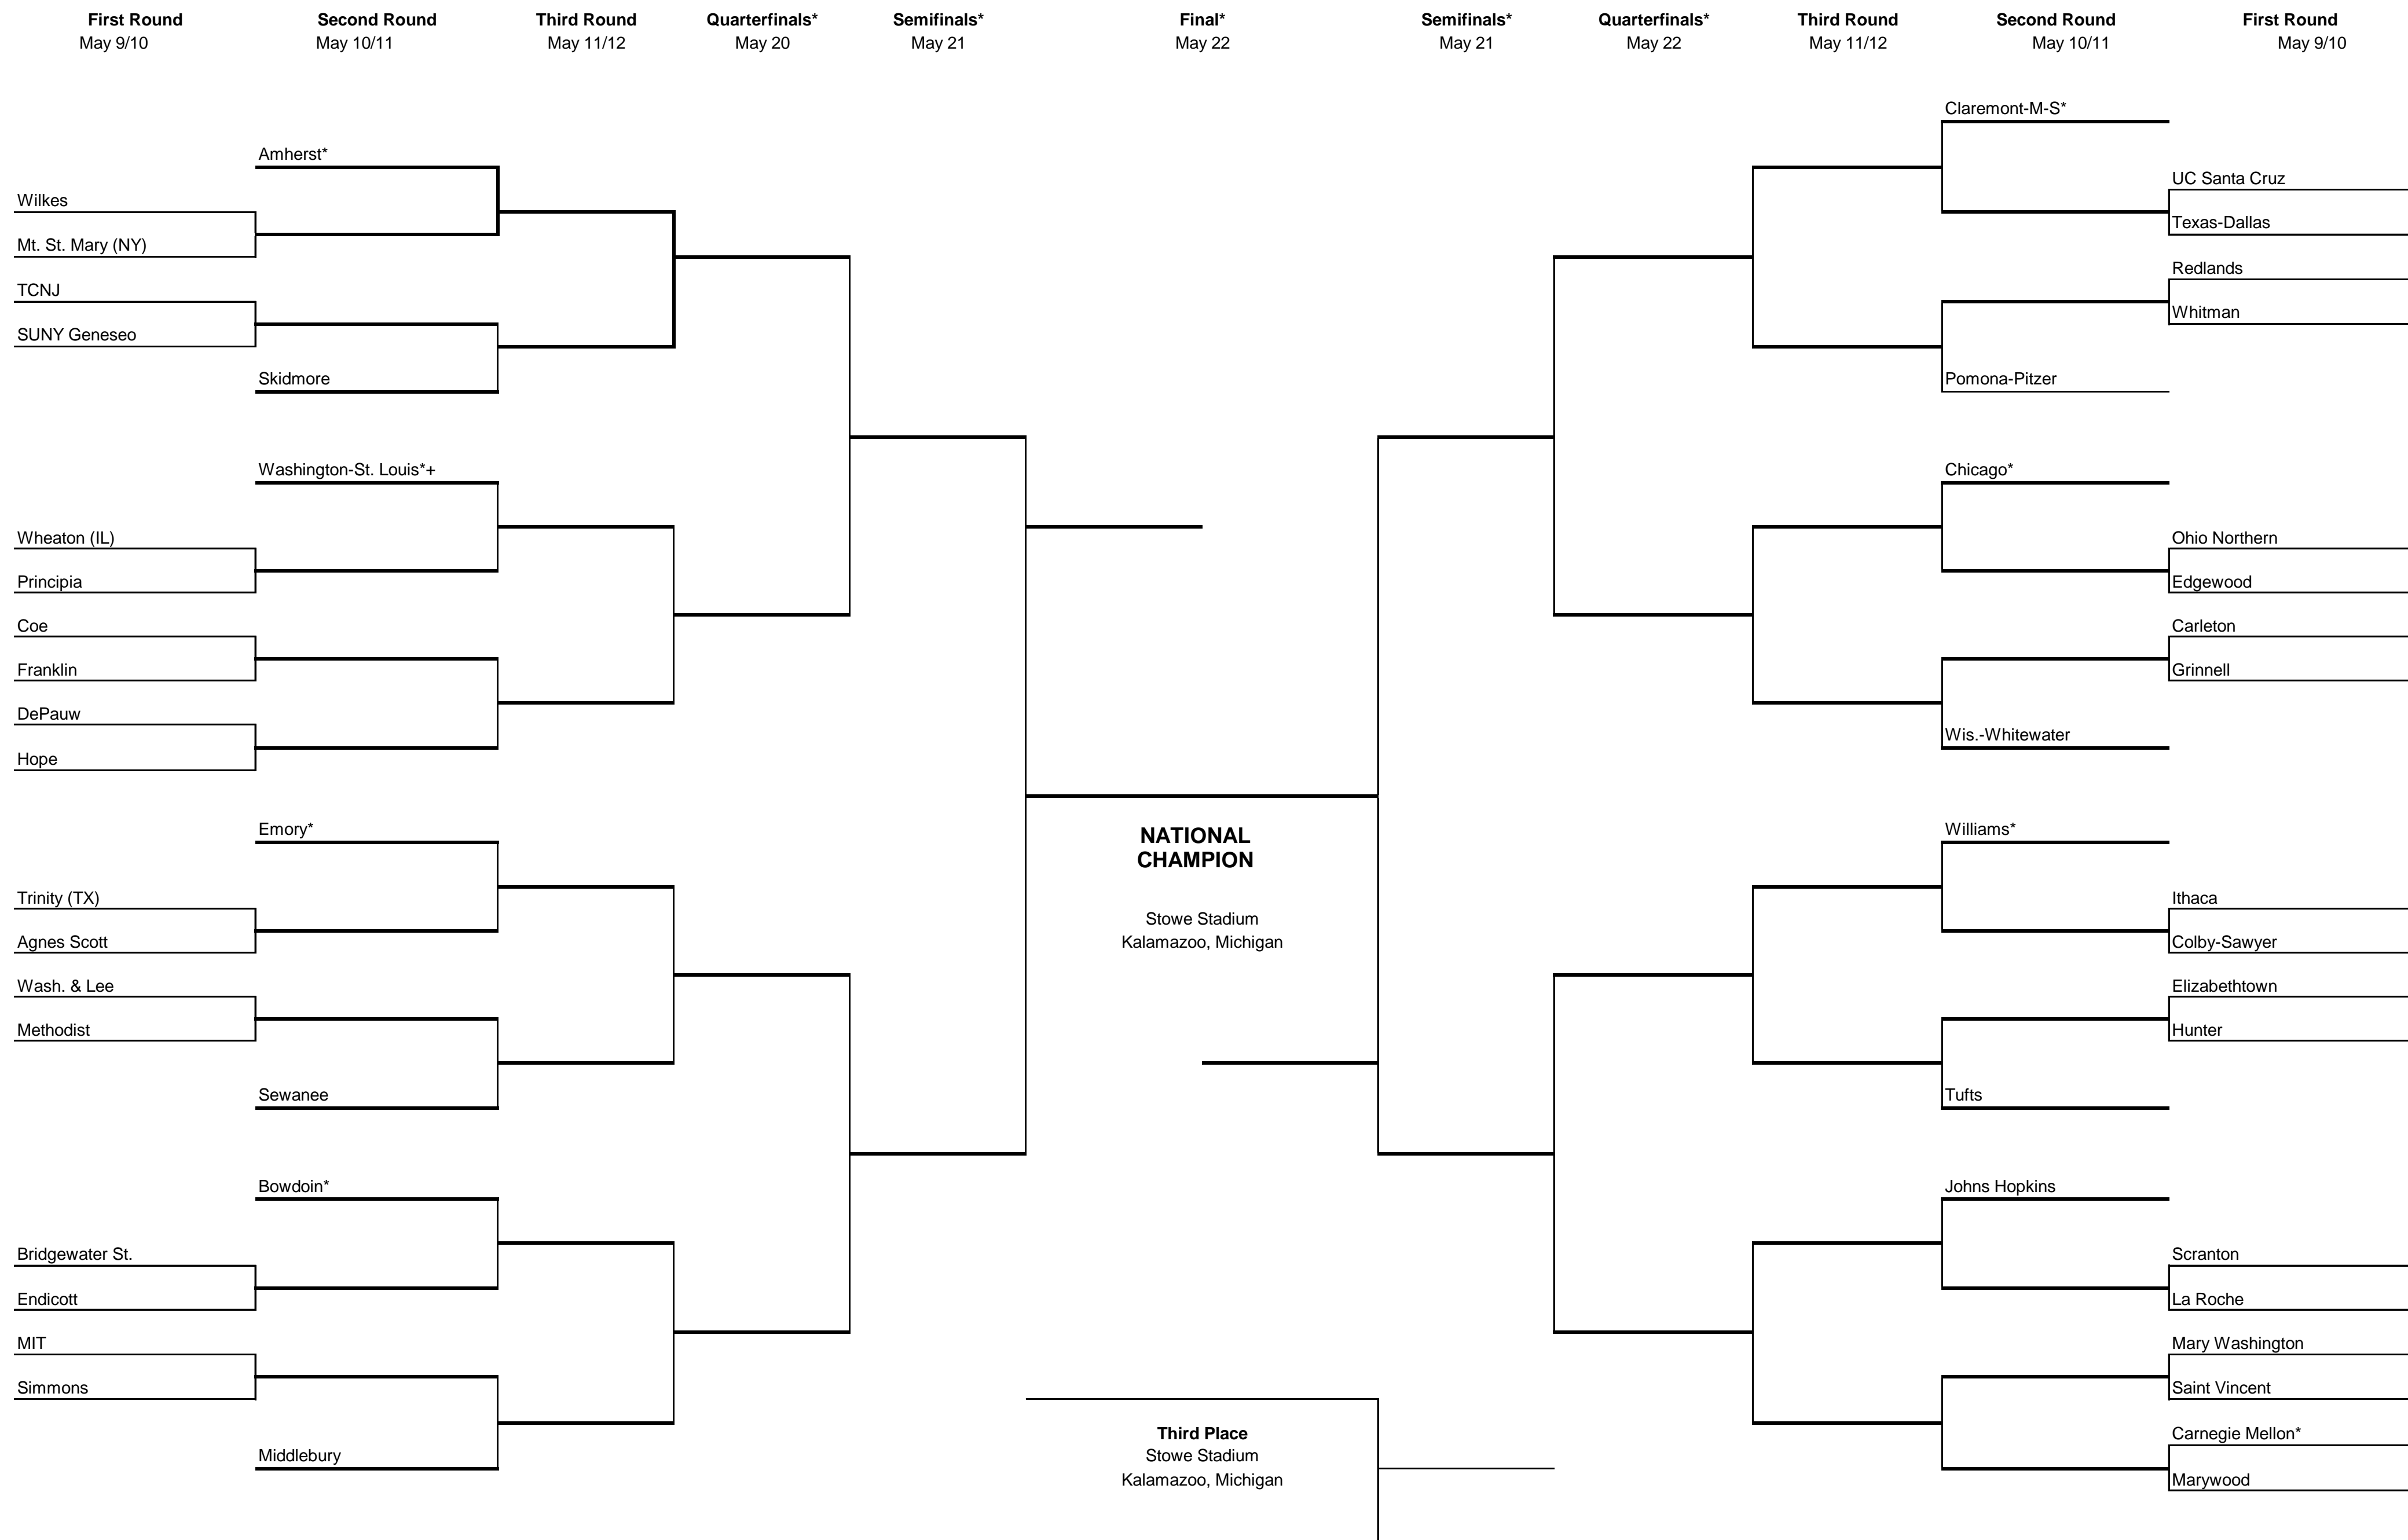

2013 NCAA Division III Women's TENNIS CHAMPIONSHIPS

* Denotes host institution
+ Indicates play begins on May 9