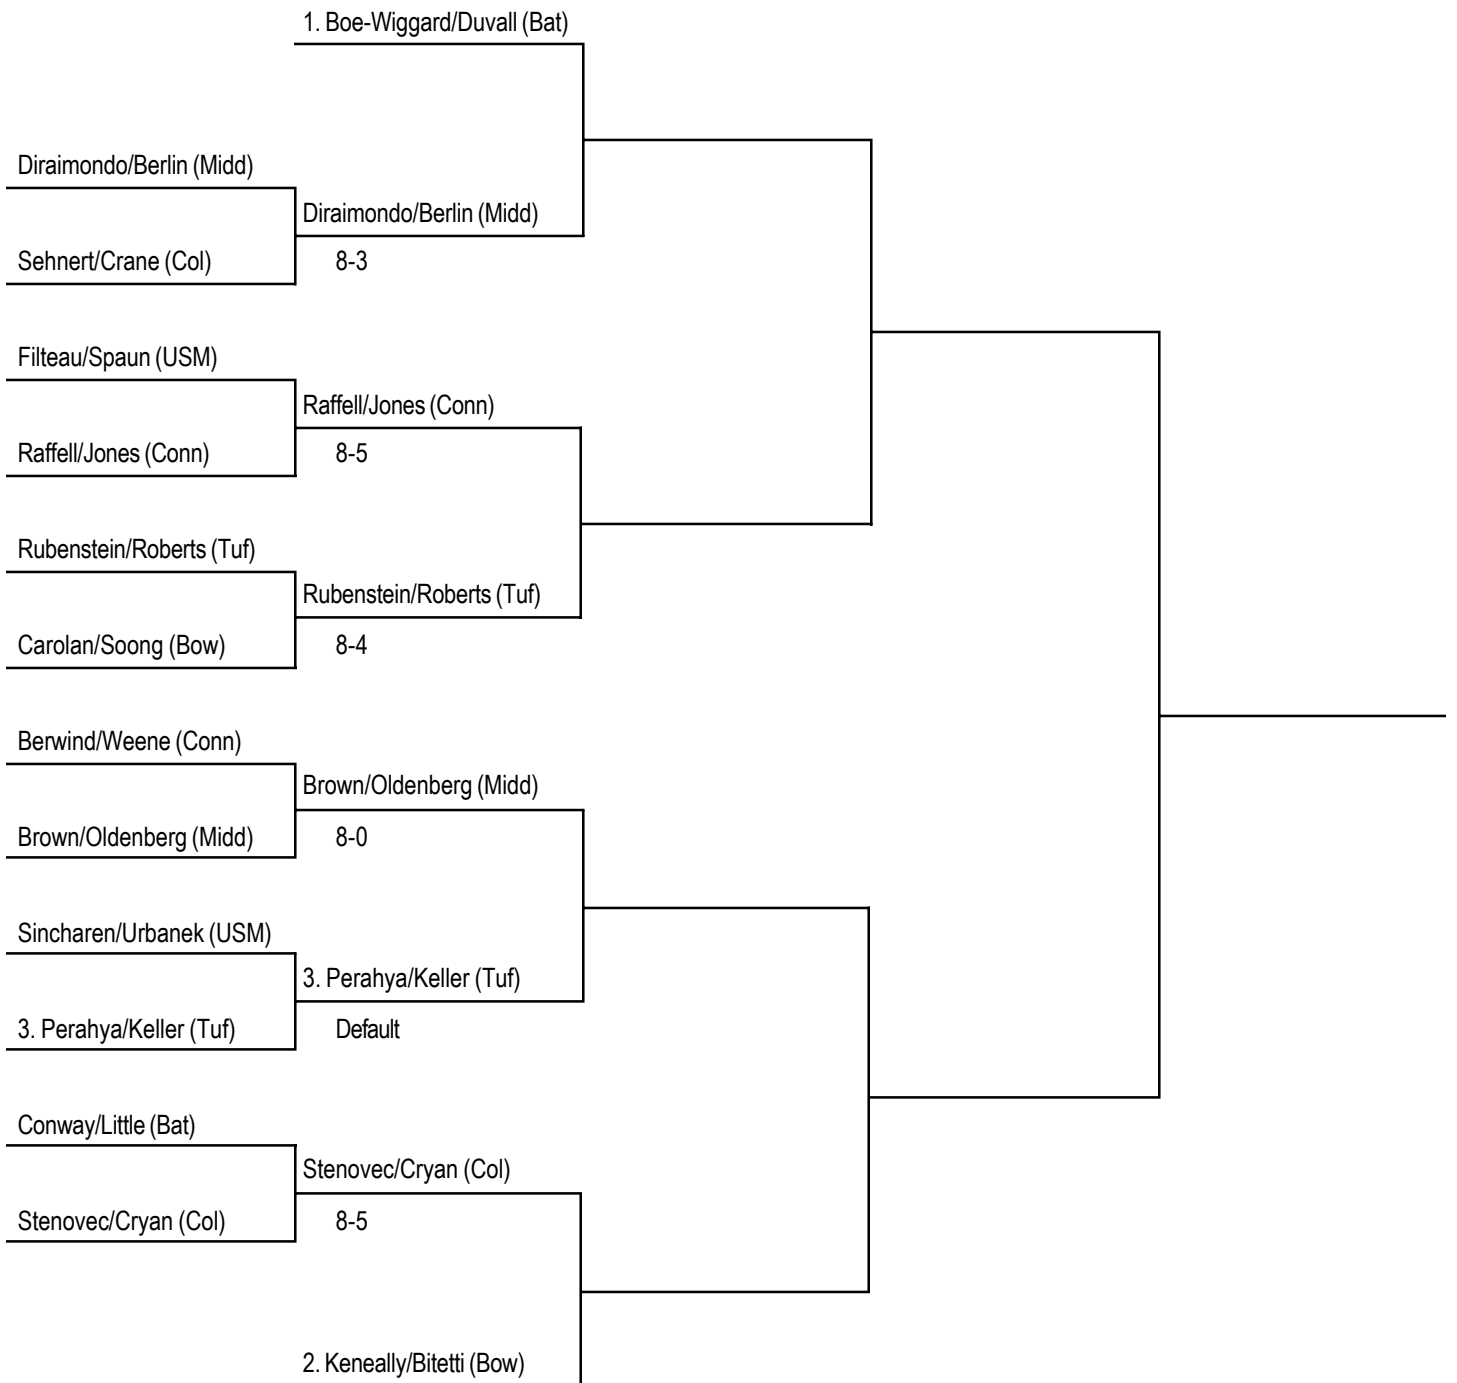

2003 Wallach Tennis Invitational

Participating Teams

Bates, Bowdoin, Colby, Connecticut College,
Middlebury, Tufts, University of Southern Maine

Bates College
Lewiston, Maine
October 4-5, 2003

2003 Wallach Tennis Invitational Singles "A" Draw

2003 Wallach Tennis Invitational Singles "B" Draw

2003 Wallach Tennis Invitational Singles "C" Draw

2003 Wallach Tennis Invitational Doubles "A" Draw

2003 Wallach Tennis Invitational Doubles "B" Draw

1. Loh/Schroebach (Tuf)

J. Chaffe/C. Chaffee (USM)

1. Loh/Schroebach (Tuf)

Default

Stone/Gildersleeve (Col)

Eddings/Ketterer (Conn)

Stone/Gildersleeve (Col)

Default

McCooley/Gallin (Tuf)

Morrison/Cherif (Col)

McCooley/Gallin (Tuf)

8-2

Zook/Hoverman (Bat)

2. Voinot Baron/McDonald (Bow)