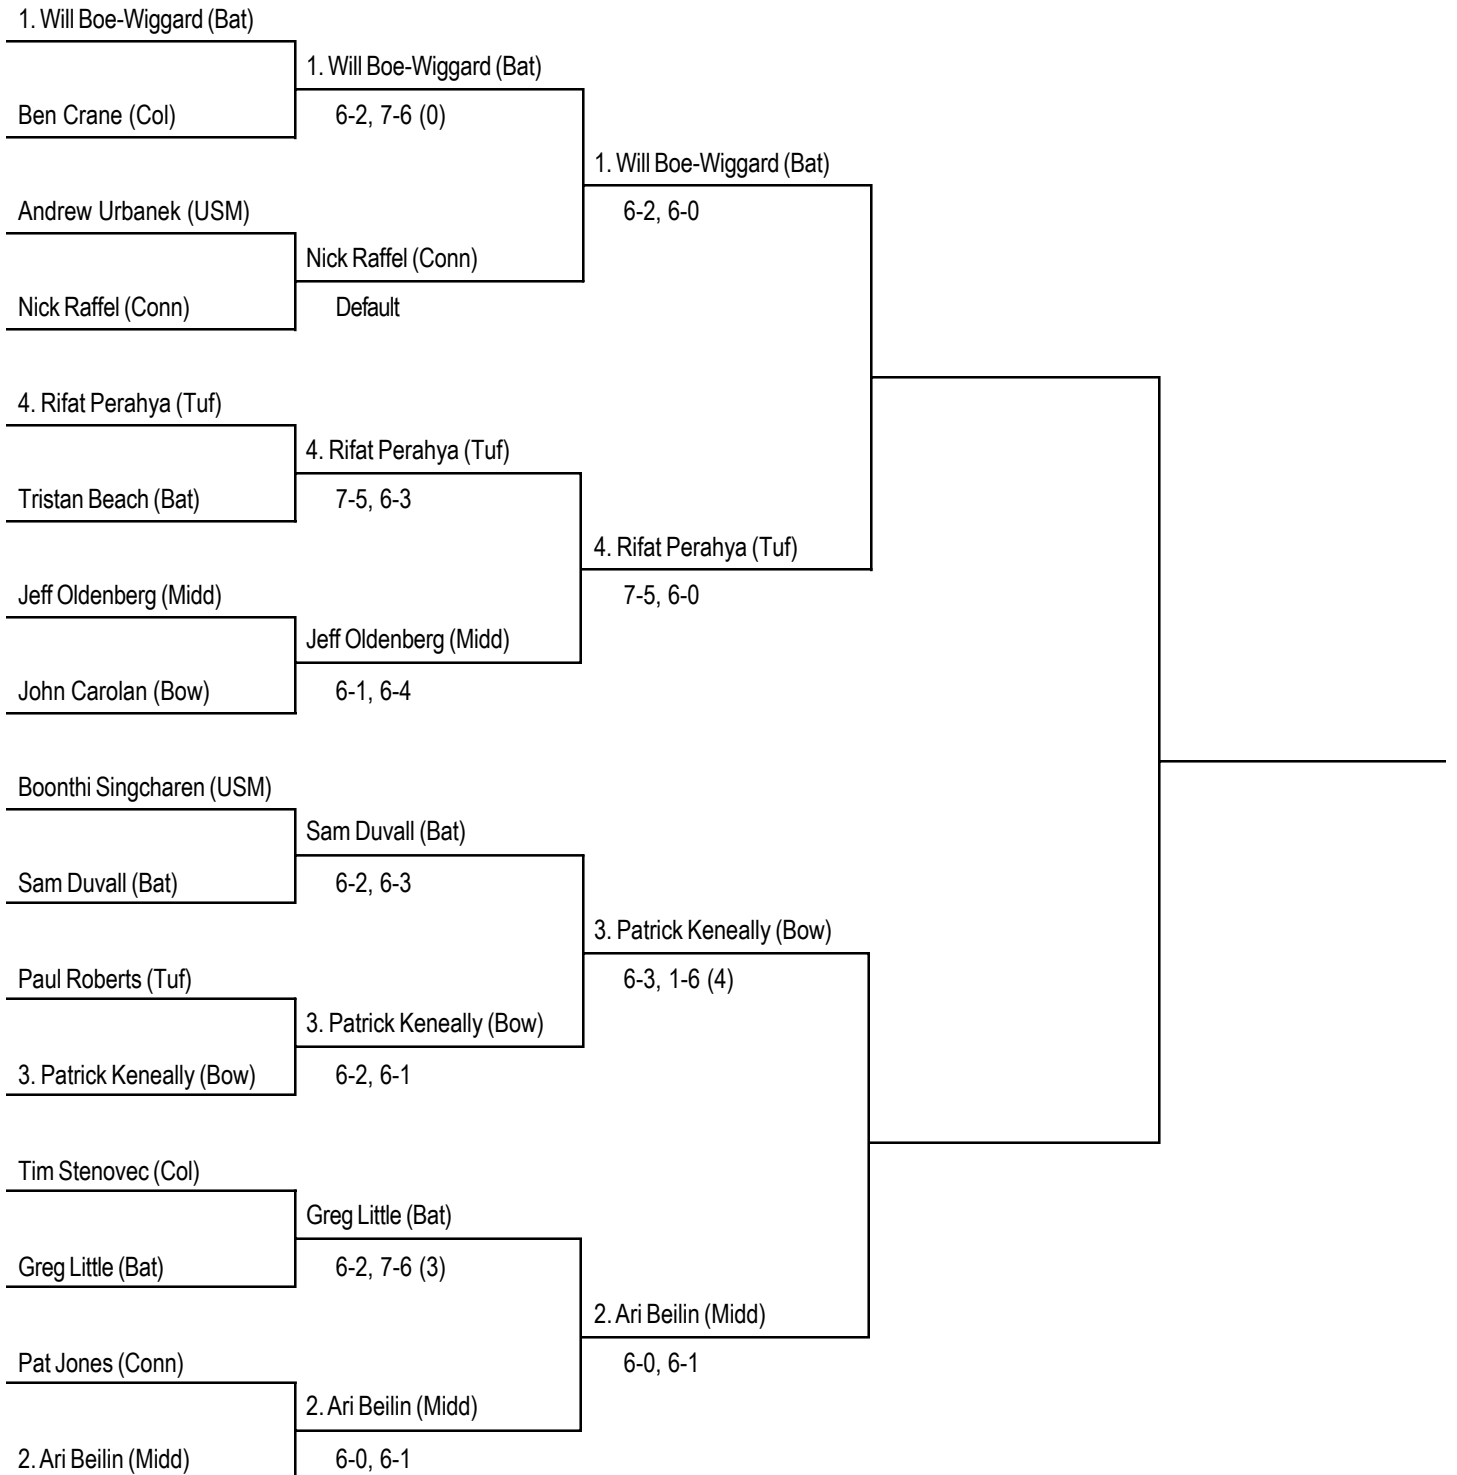

2003 Wallach Tennis Invitational

Participating Teams

Bates, Bowdoin, Colby, Connecticut College,
Middlebury, Tufts, University of Southern Maine

Bates College
Lewiston, Maine
October 4-5, 2003

2003 Wallach Tennis Invitational Singles "A" Draw

2003 Wallach Tennis Invitational Singles "B" Draw

2003 Wallach Tennis Invitational Singles "C" Draw

2003 Wallach Tennis Invitational Doubles "A" Draw

2003 Wallach Tennis Invitational Doubles "B" Draw

1. Loh/Schroebach (Tuf)