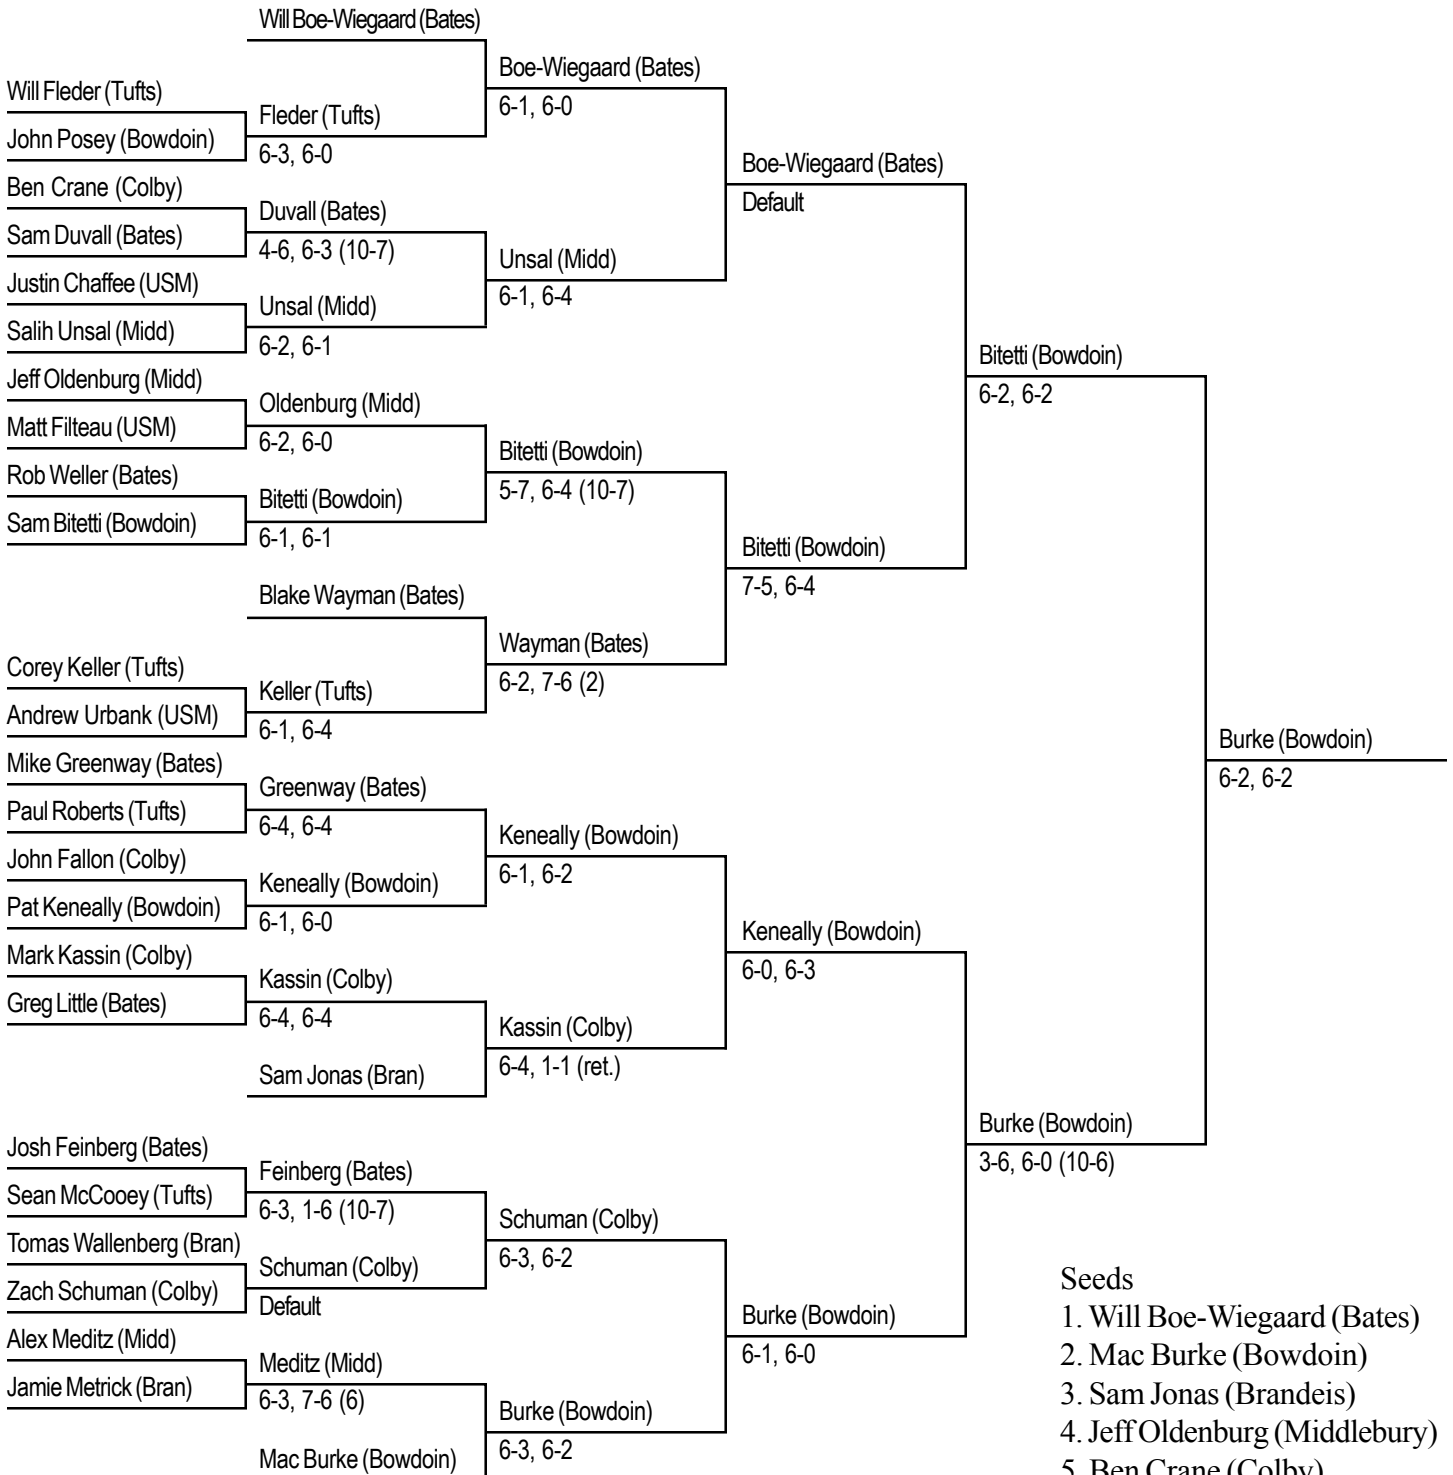

2004 Wallach Tennis Invitational

Participating Teams

Bates, Bowdoin, Brandeis, Colby,
Middlebury, Tufts, University of Southern Maine

Bates College
Lewiston, Maine
October 9-10, 2004

2004 Wallach Tennis Invitational Singles "A" Draw

Seeds

1. Will Boe-Wiegaard (Bates)
2. Mac Burke (Bowdoin)
3. Sam Jonas (Brandeis)
4. Jeff Oldenburg (Middlebury)
5. Ben Crane (Colby)
6. Pat Keneally (Bowdoin)
7. Blake Wayman (Bates)

2004 Wallach Tennis Invitational