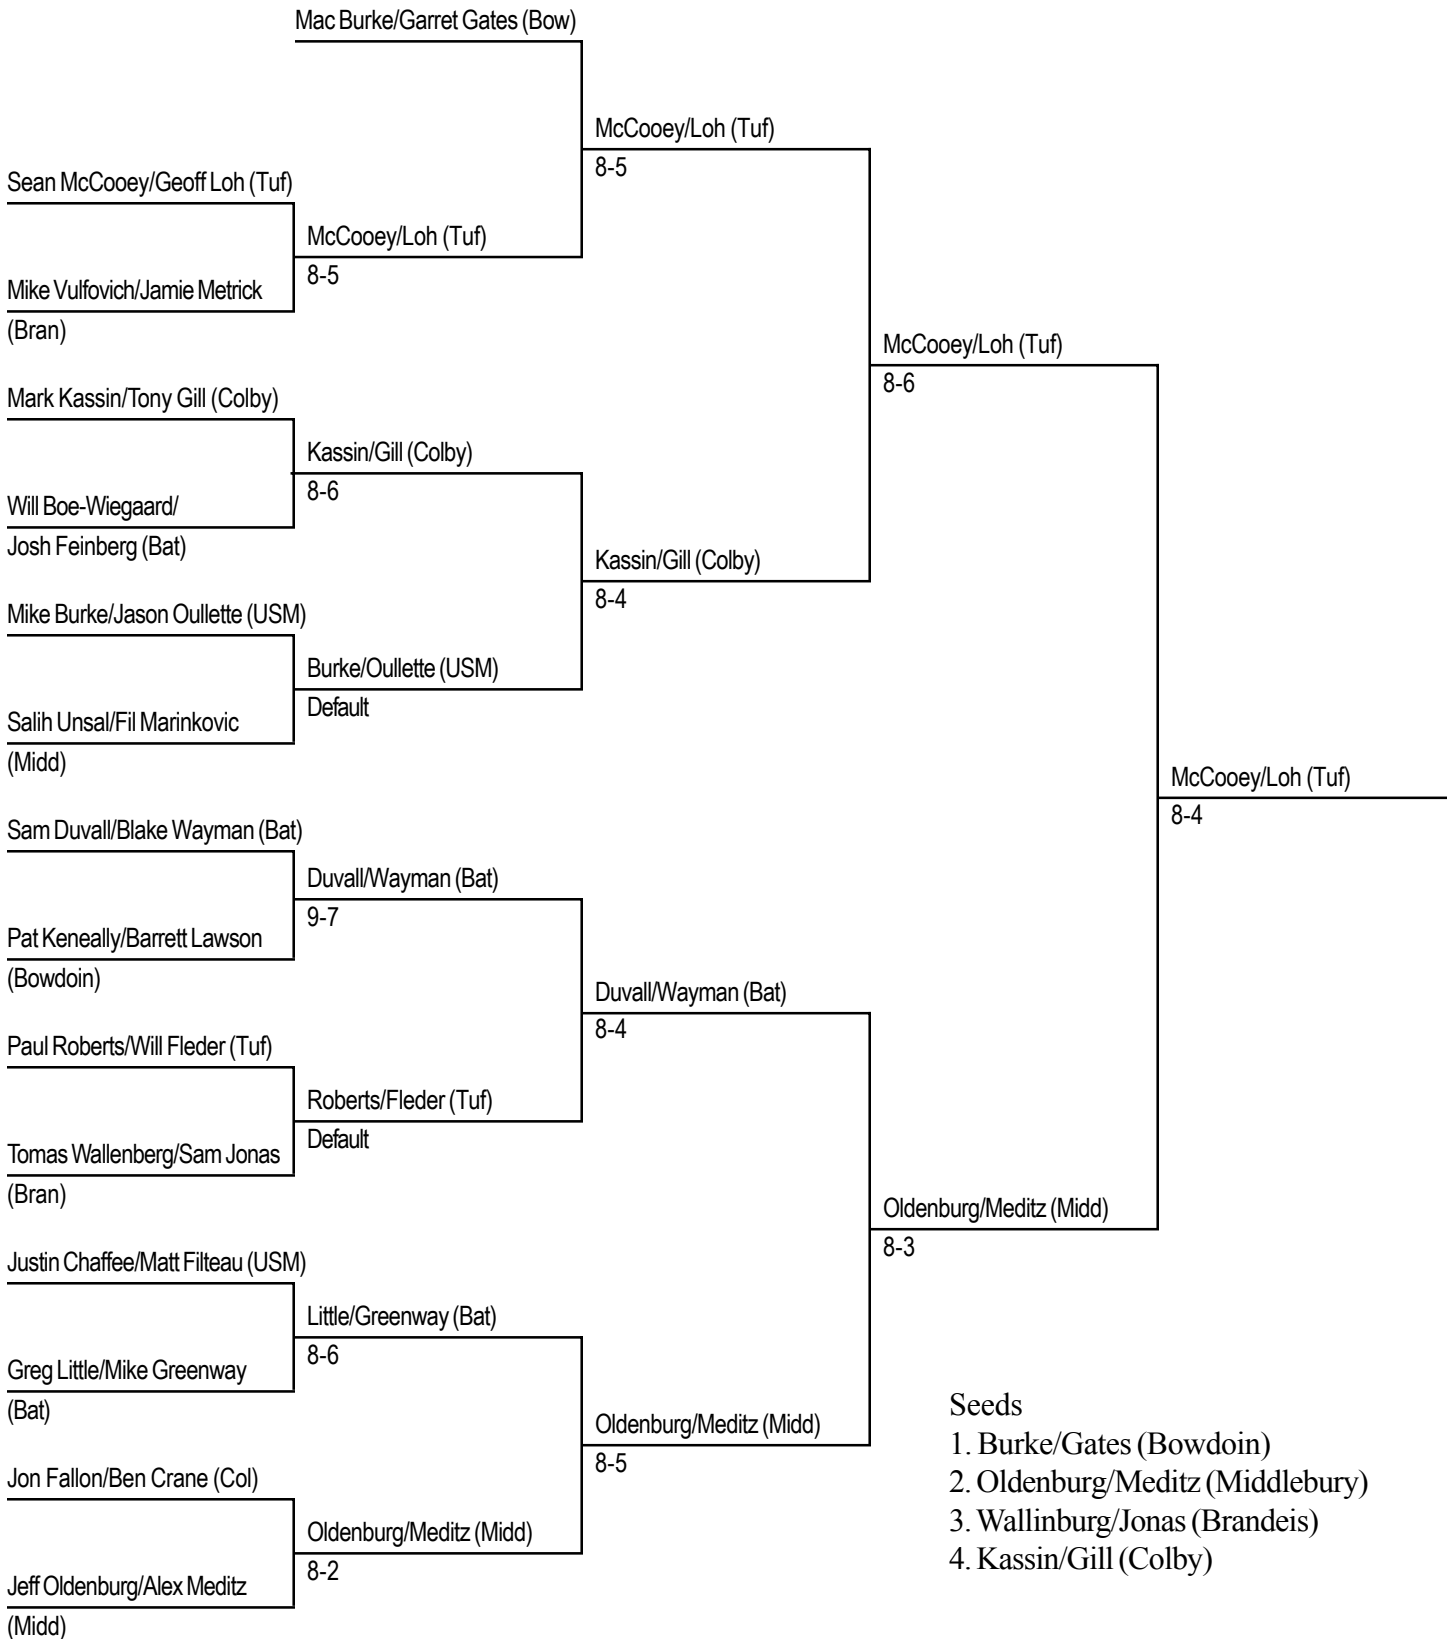

2004 Wallach Tennis Invitational Doubles "A" Draw

1. **Seeds**
1. Burke/Gates (Bowdoin)
  2. Oldenburg/Meditz (Middlebury)
  3. Wallinburg/Jonas (Brandeis)
  4. Kassin/Gill (Colby)