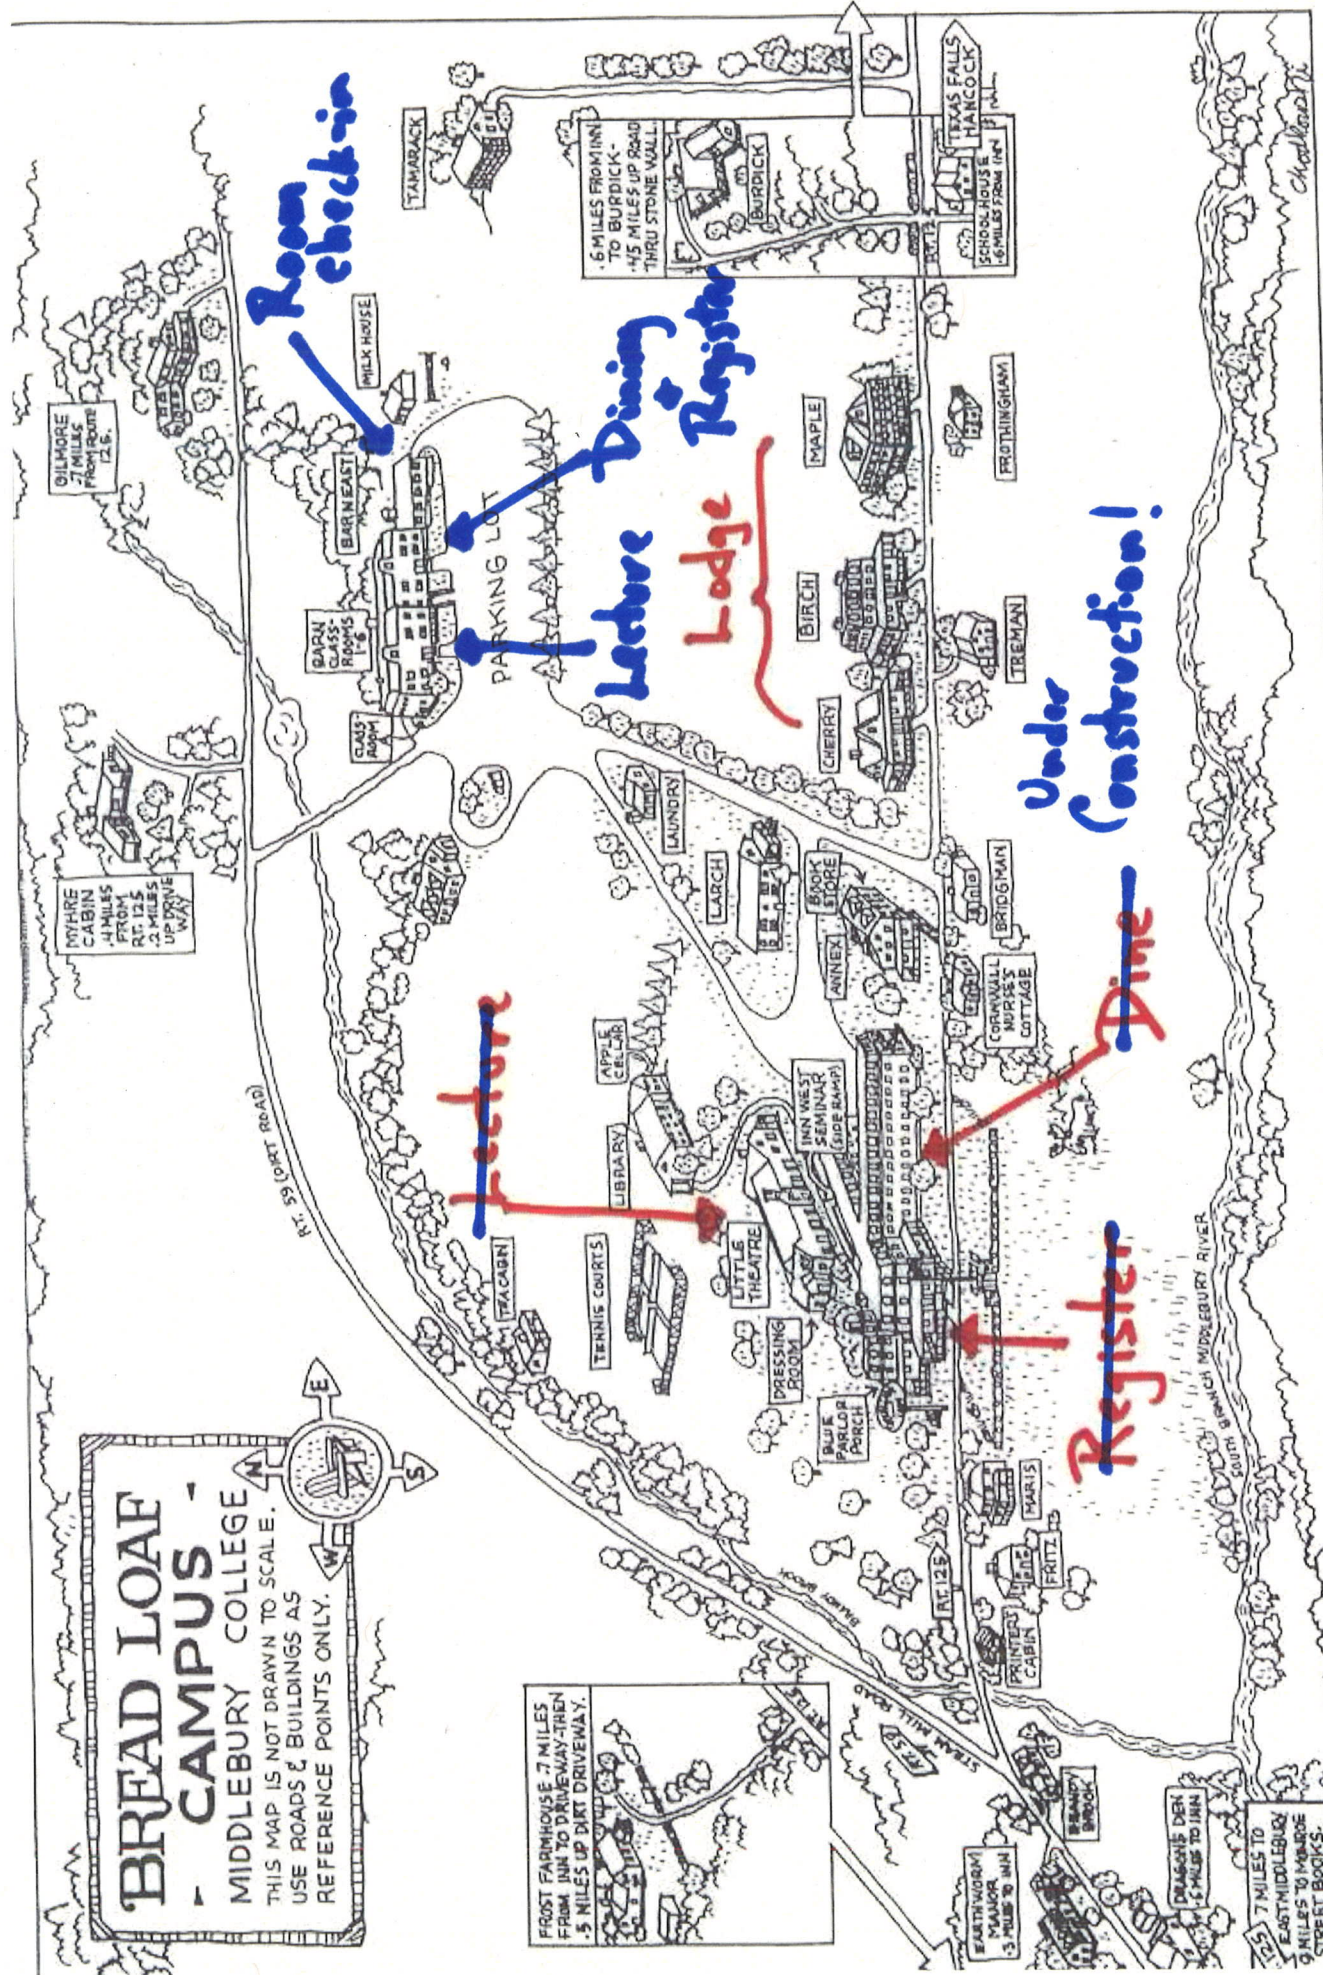

BREAD LOAF CAMPUS - MIDDLEBURY COLLEGE

THIS MAP IS NOT DRAWN TO SCALE. USE ROADS & BUILDINGS AS REFERENCE POINTS ONLY.

OILMORE CABIN
.7 MILES FROM ROUTE 12 S.

MYHRE CABIN
.4 MILES FROM RT. 12 S.
.2 MILES UP DRIVE WAY

FROST FARMHOUSE .7 MILES FROM INN TO DRIVEWAY THEN .5 MILES UP DIRT DRIVEWAY.

7 MILES TO EAST MIDDLEBURY
9 MILES TO MADRIDE STREET BOOKS
10 MILES TO DOWNTOWN MIDDLEBURY

.6 MILES FROM INN TO BURDICK - .45 MILES UP ROAD THRU STONE WALL.

SCHOOL HOUSE E HANCOCK
6 MILES FROM INN

Chad Brown '76